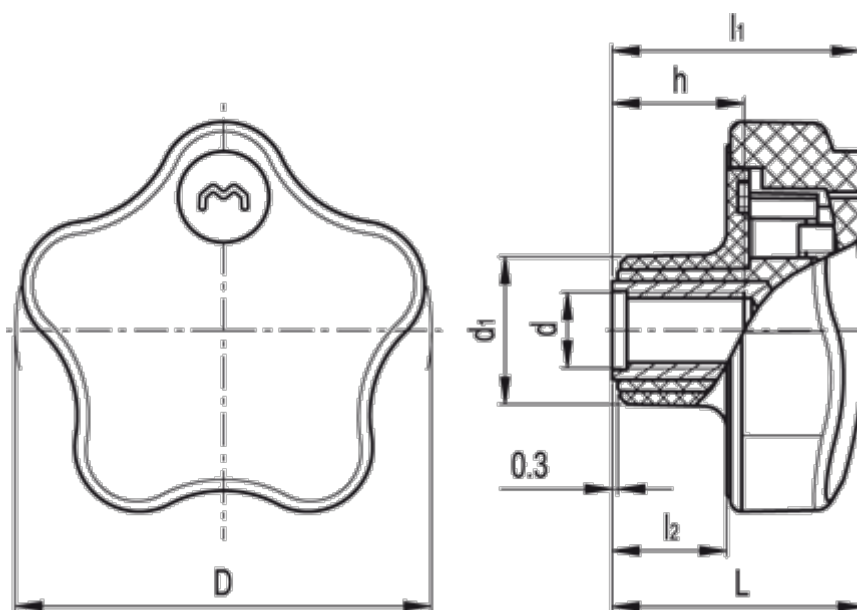

Data Sheet

Article number: 2302076502
Description: E+G Security lobe knob
VLS.42 B-M8

Measures

D	= 41.5
d1	= 16.5
d 6H	= M8
h	= 13
L	= 30
l1	= 29.5
l2	= 14.5
Weight (g)	= 26